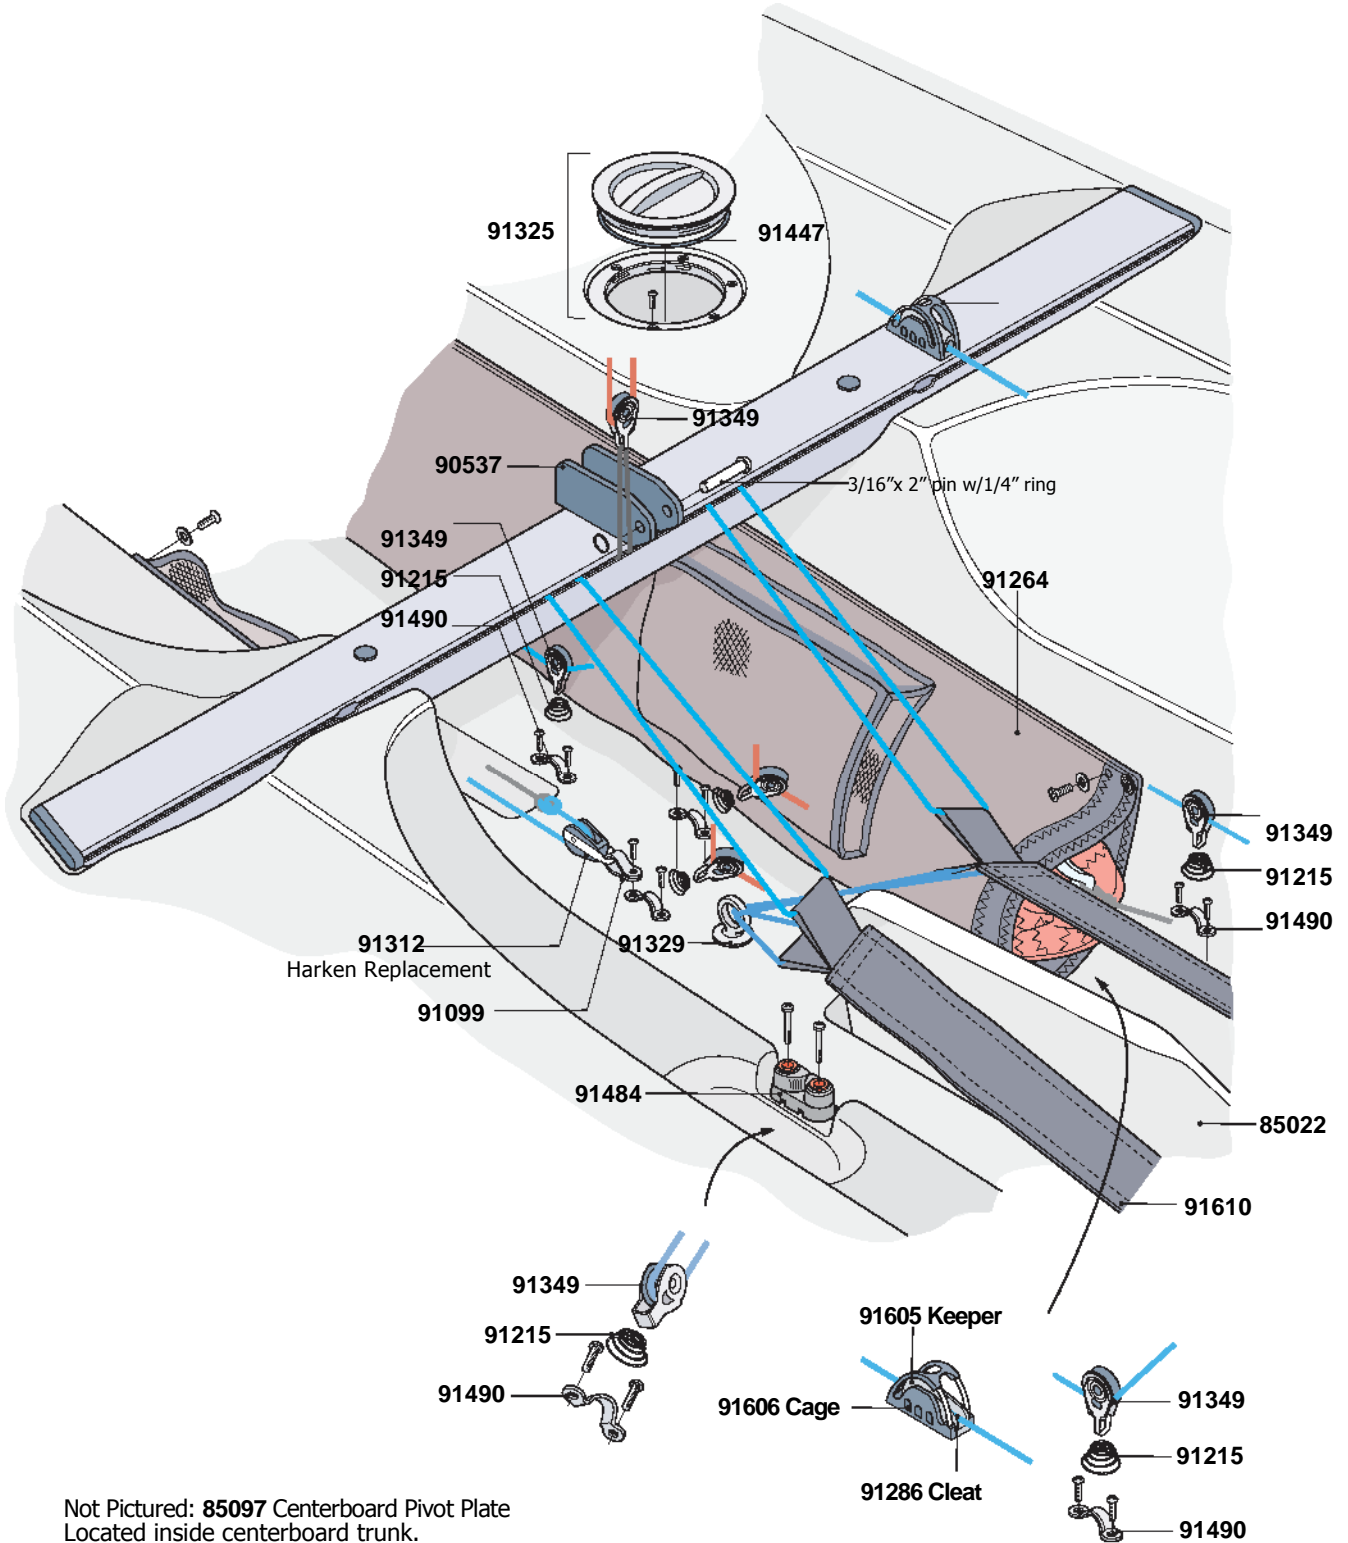

# Bahia Hull and Deck Fittings

# Bahia Hull and Deck Fittings

Not Pictured: **85097** Centerboard Pivot Plate  
Located inside centerboard trunk.