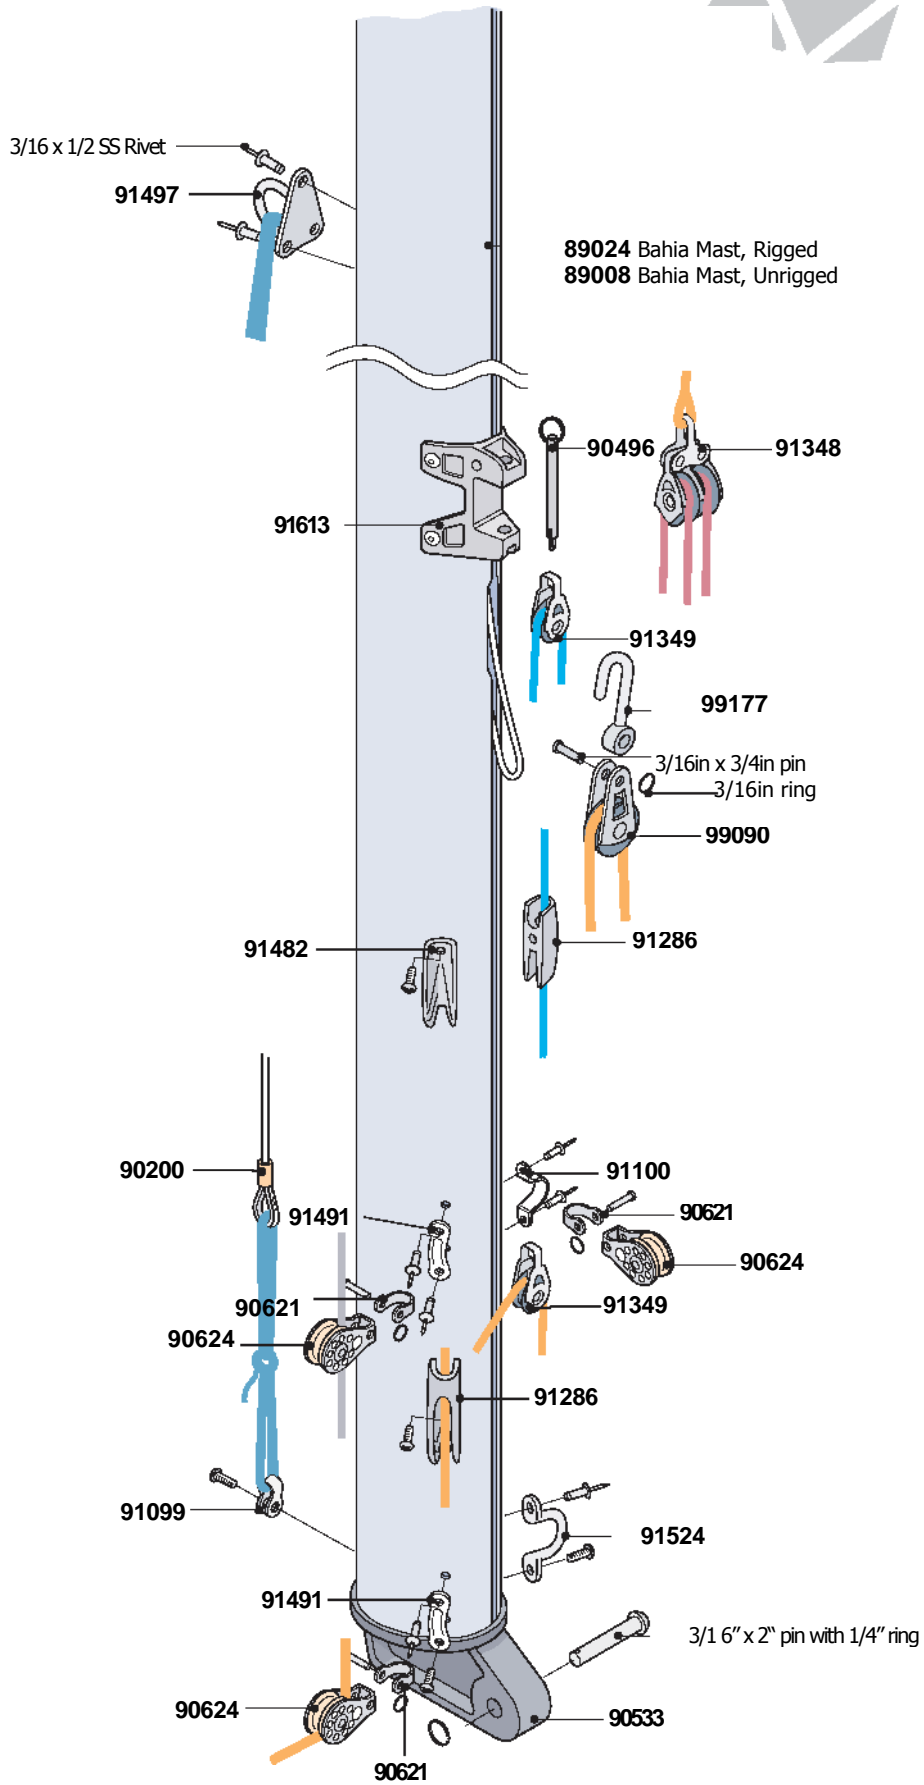

Bahia Spar Hardware