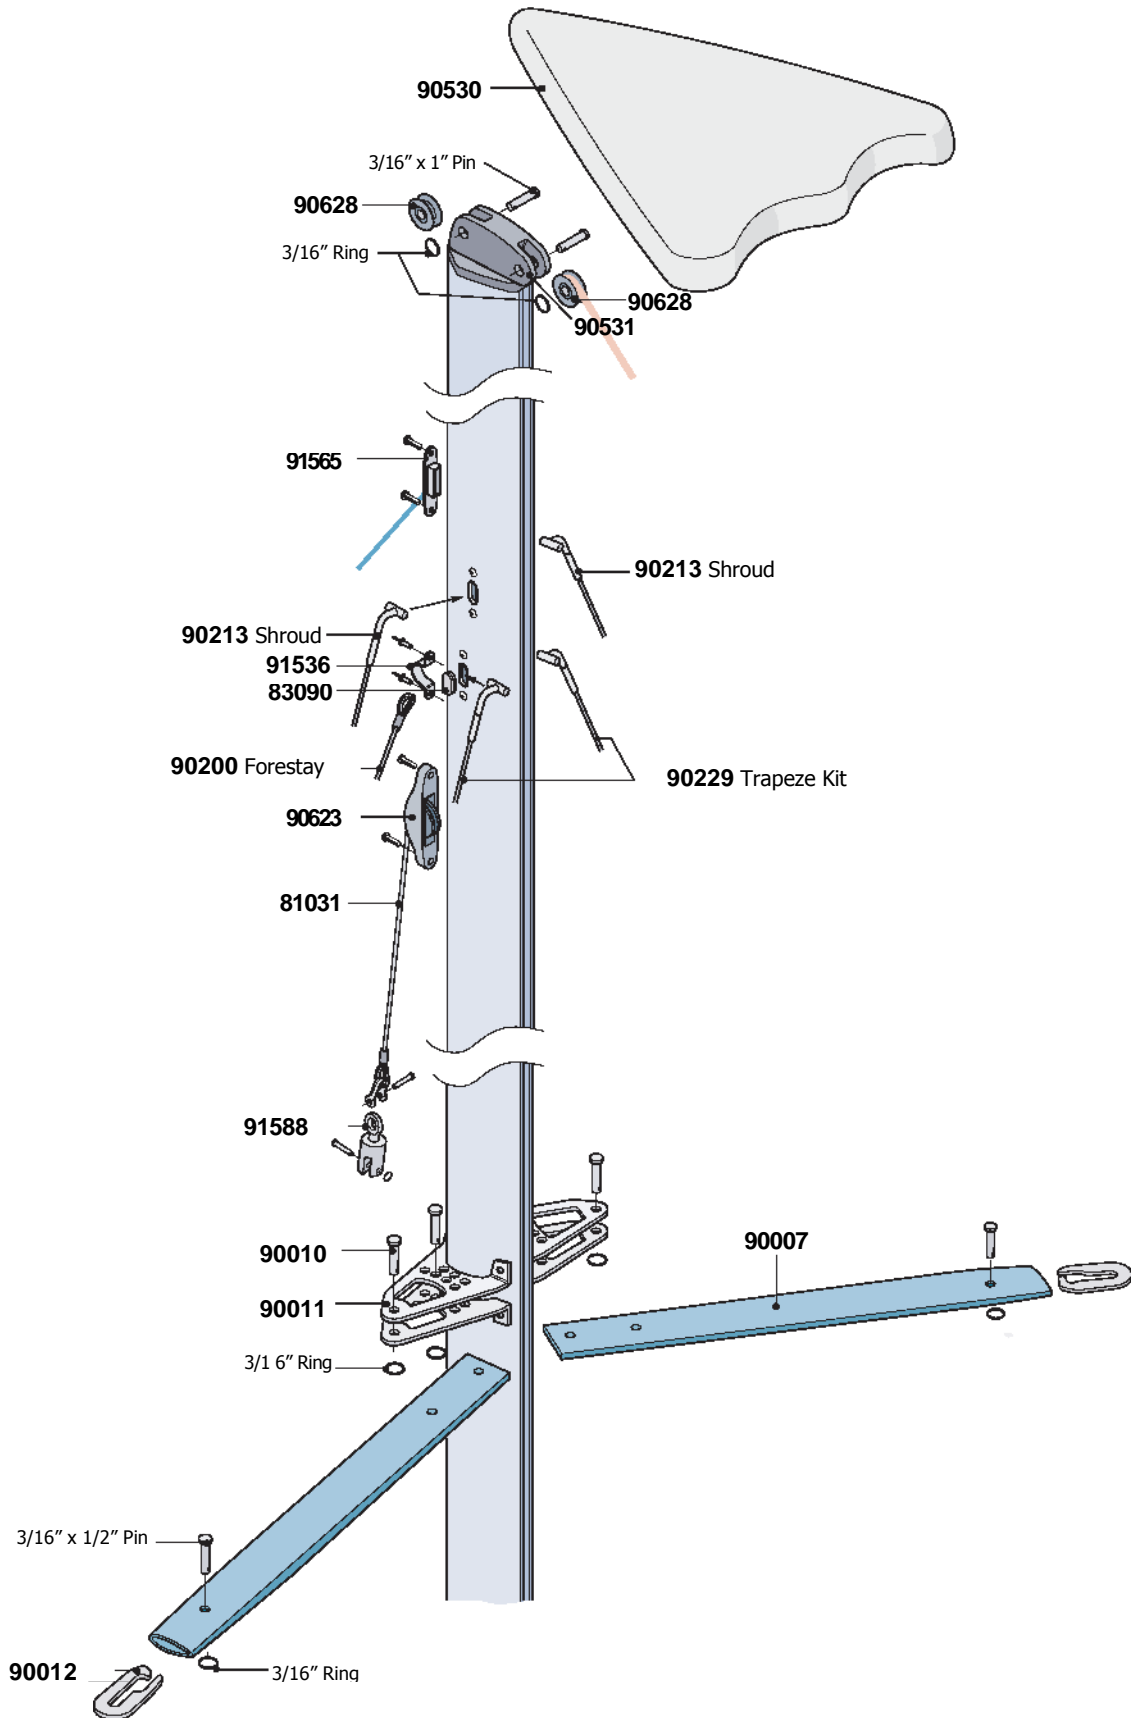

Bahia Spar Hardware