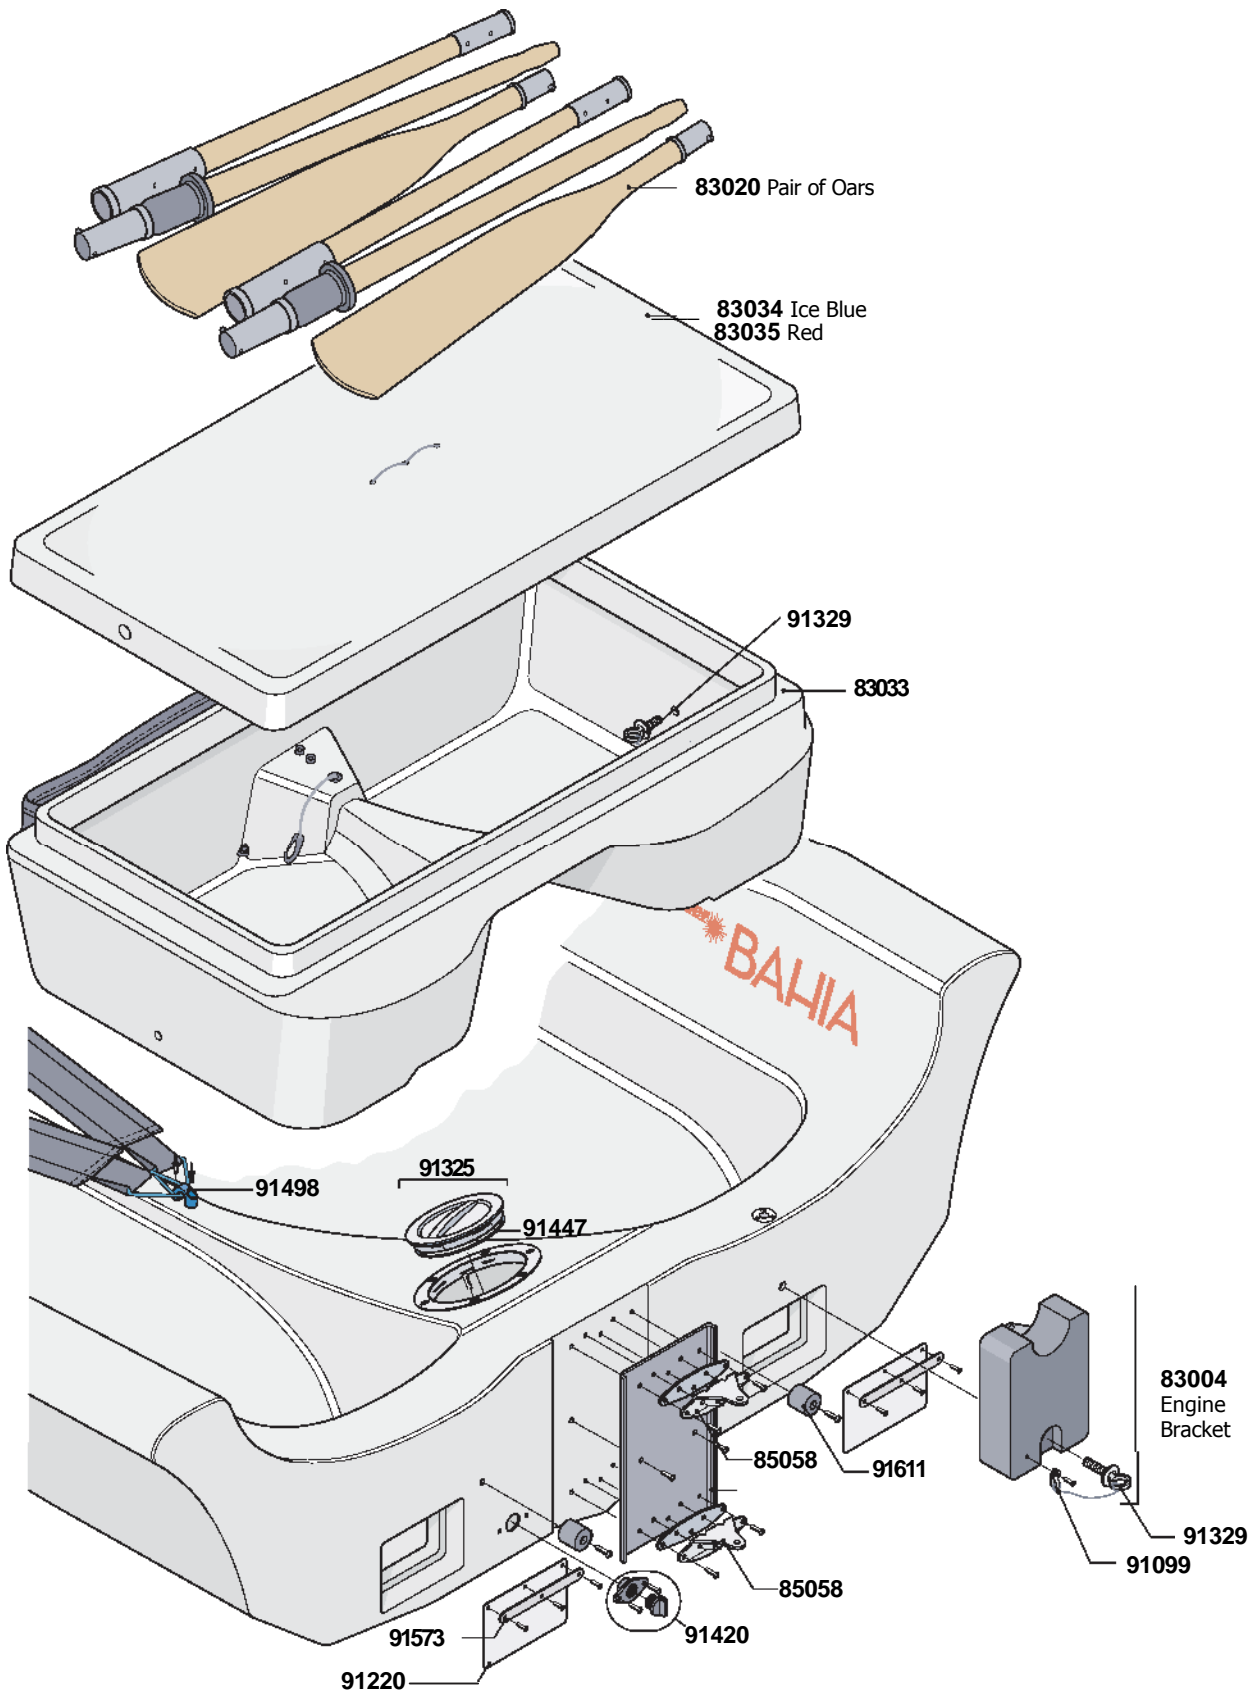

Bahia Transom and Accessories