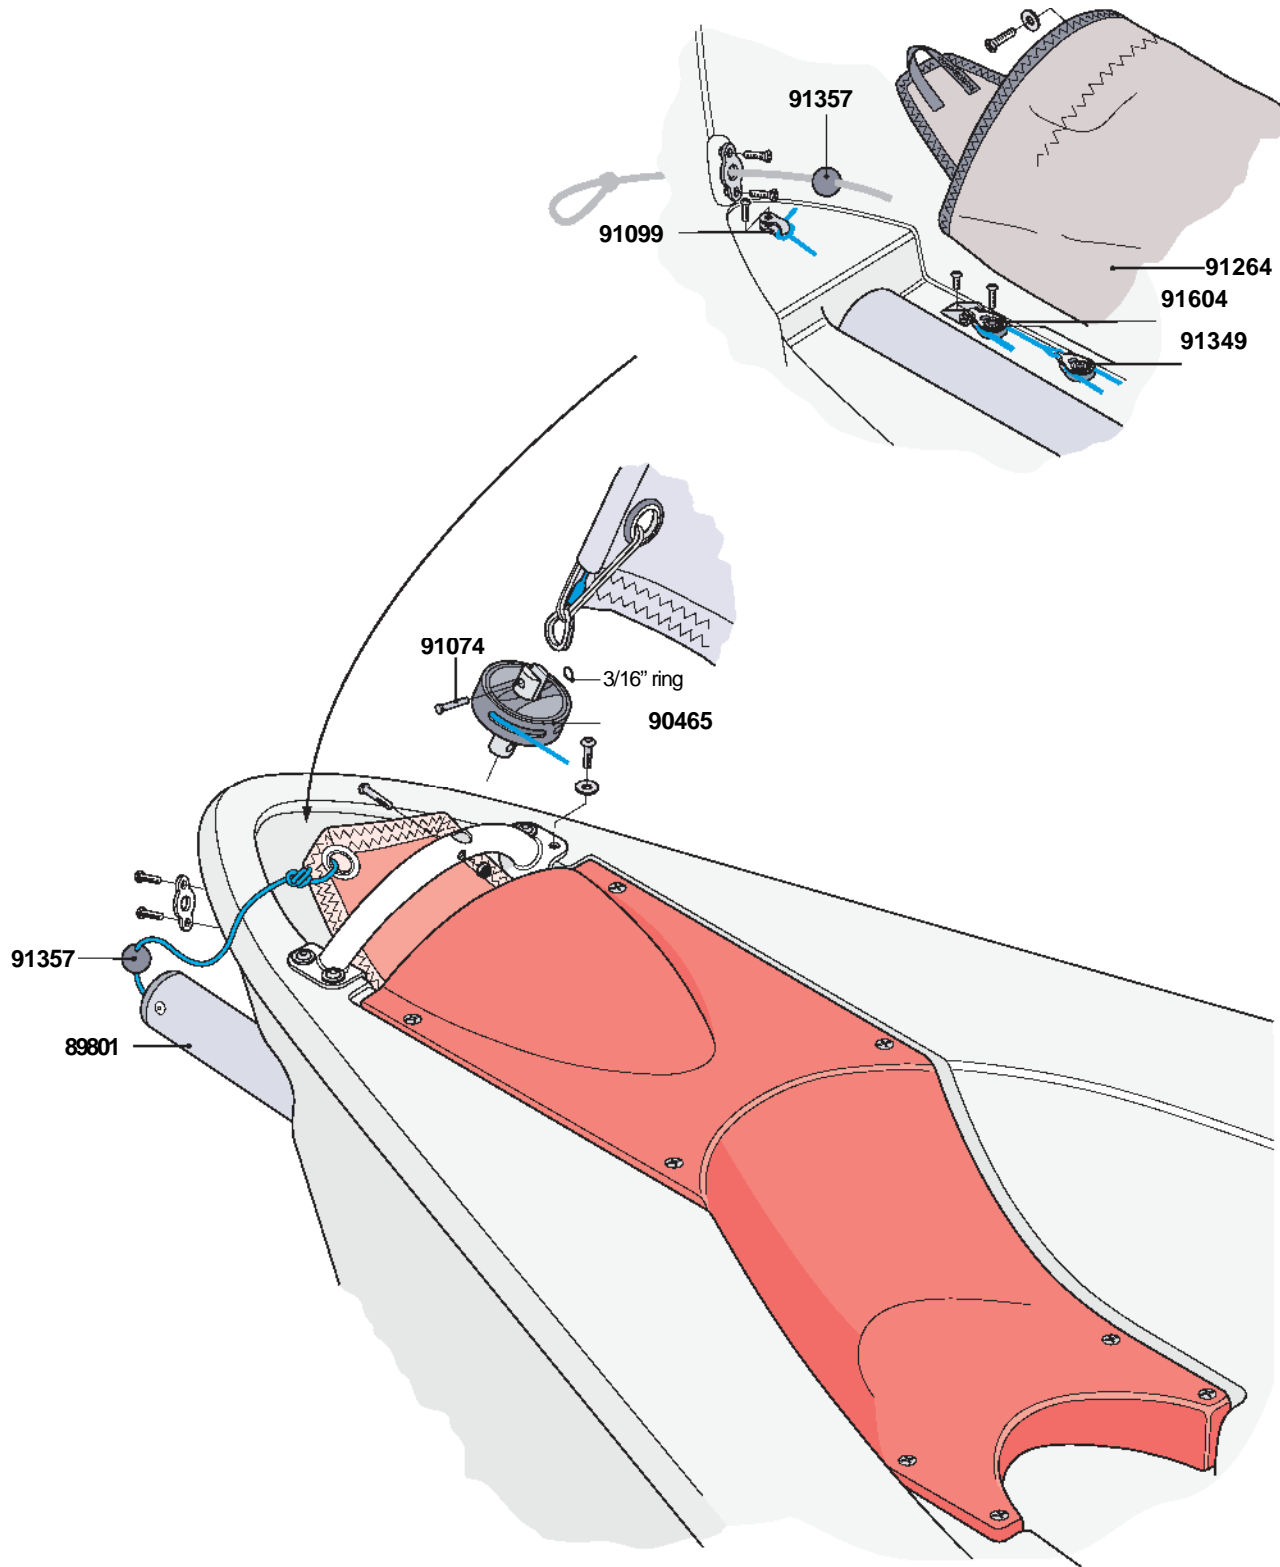

## **Bahia Parts Locator**

*LaserPerformance™*

# Bahia Hull and Deck Fittings

Not Pictured: **85097** Centerboard Pivot Plate  
Located inside centerboard trunk.