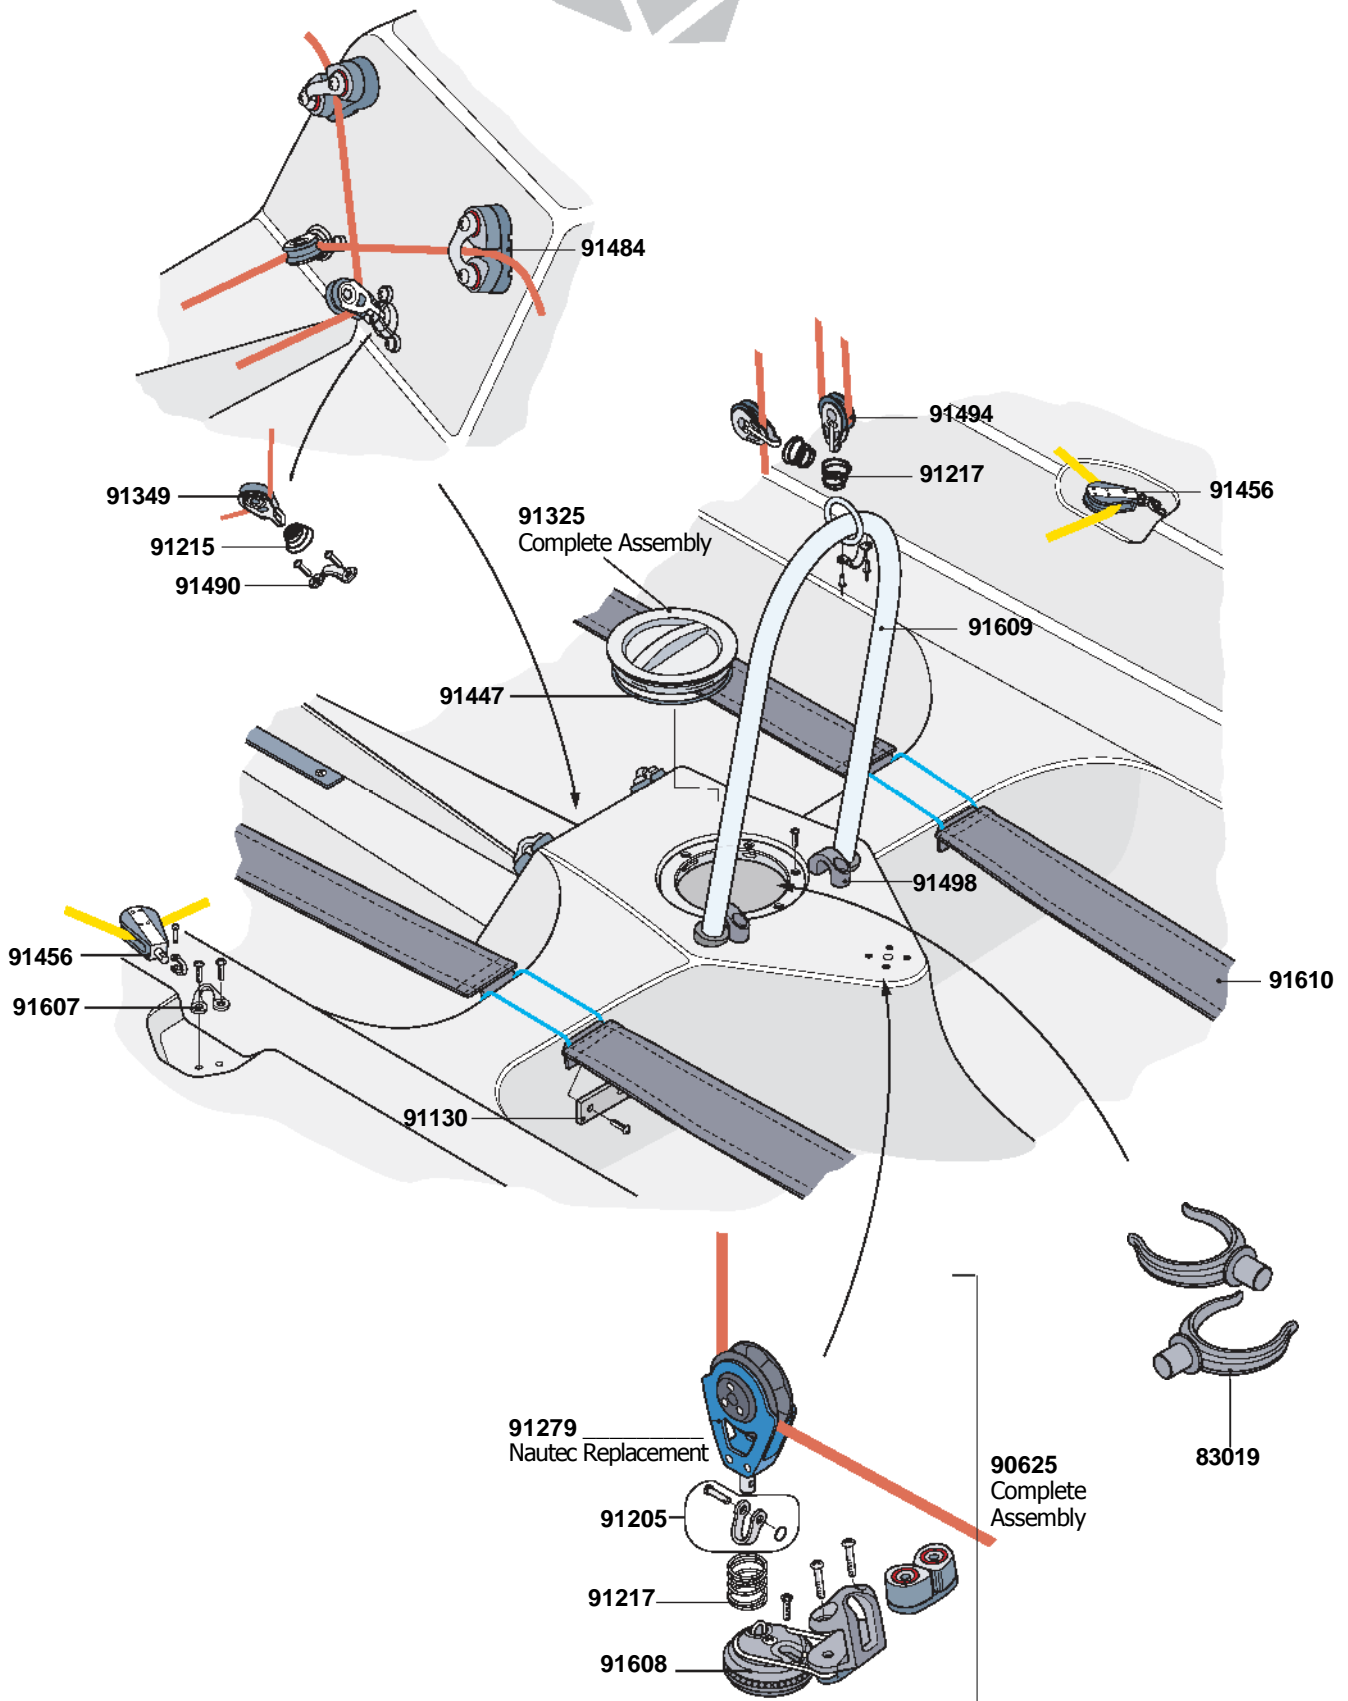

Bahia Hull and Deck Fittings